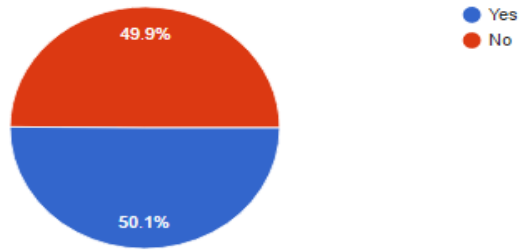

(419 responses)

If Northwest had a middle school located somewhere outside of Grand Island (at 1-R, Cedar Hollow, Chapman, or St. Libory) would you have attended that middle school?

(419 responses)

Would you have chose to attend Northwest if it were a smaller school where some of the programs (electives/athletics/activities) we have were not available?

(419 responses)

Do you feel that it would have helped you to have had a Northwest middle school where most of the students who are going to attend Northwest High school come together in 6th grade?

(419 responses)